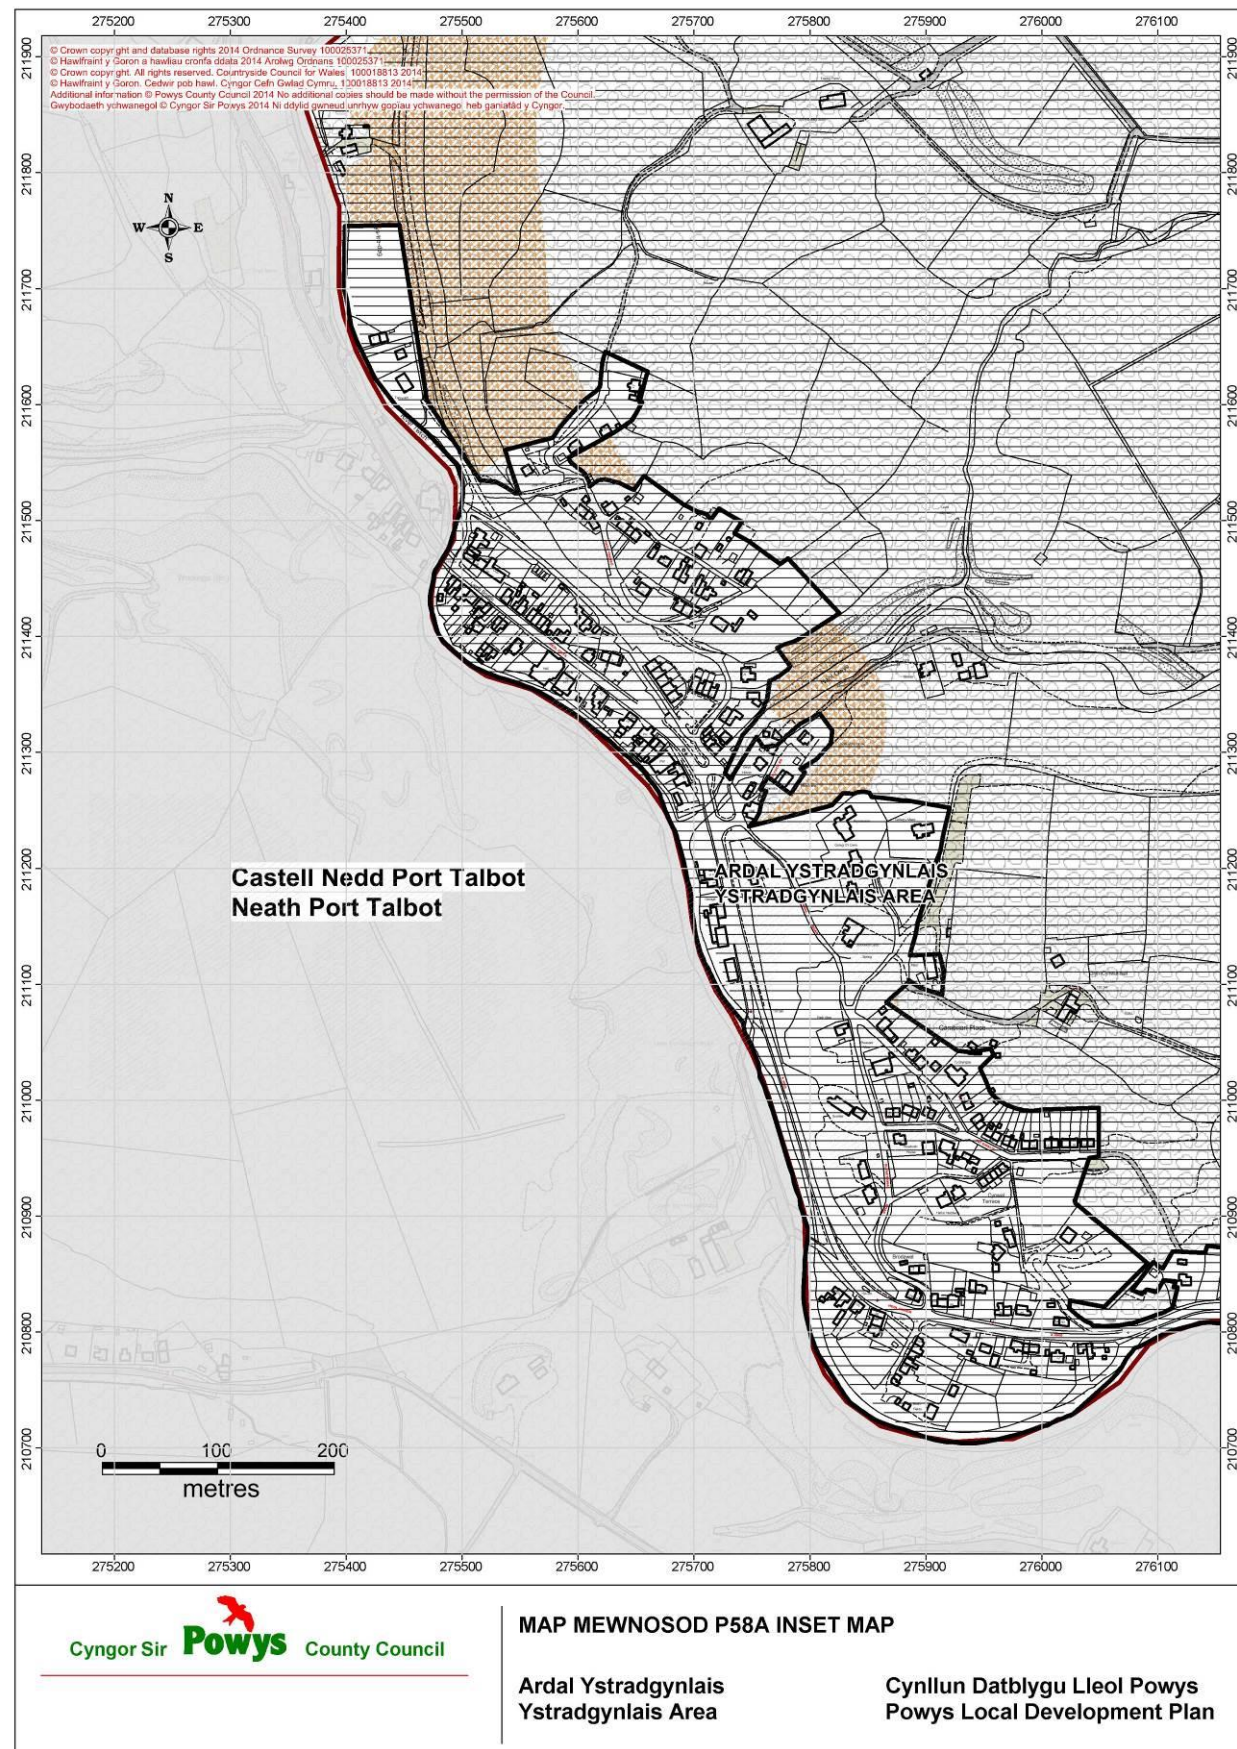

<b>Matters Arising Change (MAC) Ref: MAC M54</b>	<b>Map Number / Name:</b>	P57C / Welshpool
<b>Matters Arising Change:</b>	<b>Reason:</b>	
Addition of Safeguarded Employment Sites Areas to the map Addition of Gypsy and Traveller Site P57 HC2	To Support Policy E4 – Safeguarded Employment Sites To Support Policy H11 – Gypsy and Traveller Site Provision	

© Crown copyright and database rights 2017 Ordnance Survey 100025371.

Additional information © Powys CC (2017)  
No additional copies should be made without the permission of the Council.

<b>Matters Arising Change (MAC) Ref: MAC M55</b>	<b>Map Number / Name:</b>	P57D / Welshpool
<b>Matters Arising Change:</b>	<b>Reason:</b>	
Addition of Safeguarded Employment Sites Area to the map	To Support Policy E4 – Safeguarded Employment Sites	

© Crown copyright and database rights 2017 Ordnance Survey 100025371.

Additional information © Powys CC (2017)  
No additional copies should be made without the permission of the Council.

<b>Matters Arising Change (MAC) Ref: MAC M56 (PART)</b>	<b>Map Number / Name:</b>	P58A / Ystradgynlais Area
<b>Matters Arising Change:</b>	<b>Reason:</b>	
Addition of Welsh Language Strongholds to the Map	To Support Policy DM12 – Welsh Language Speaking Strongholds	
Removal of Solar Local Search Area	To Reflect Revised Policy RE1 – Renewable Energy	