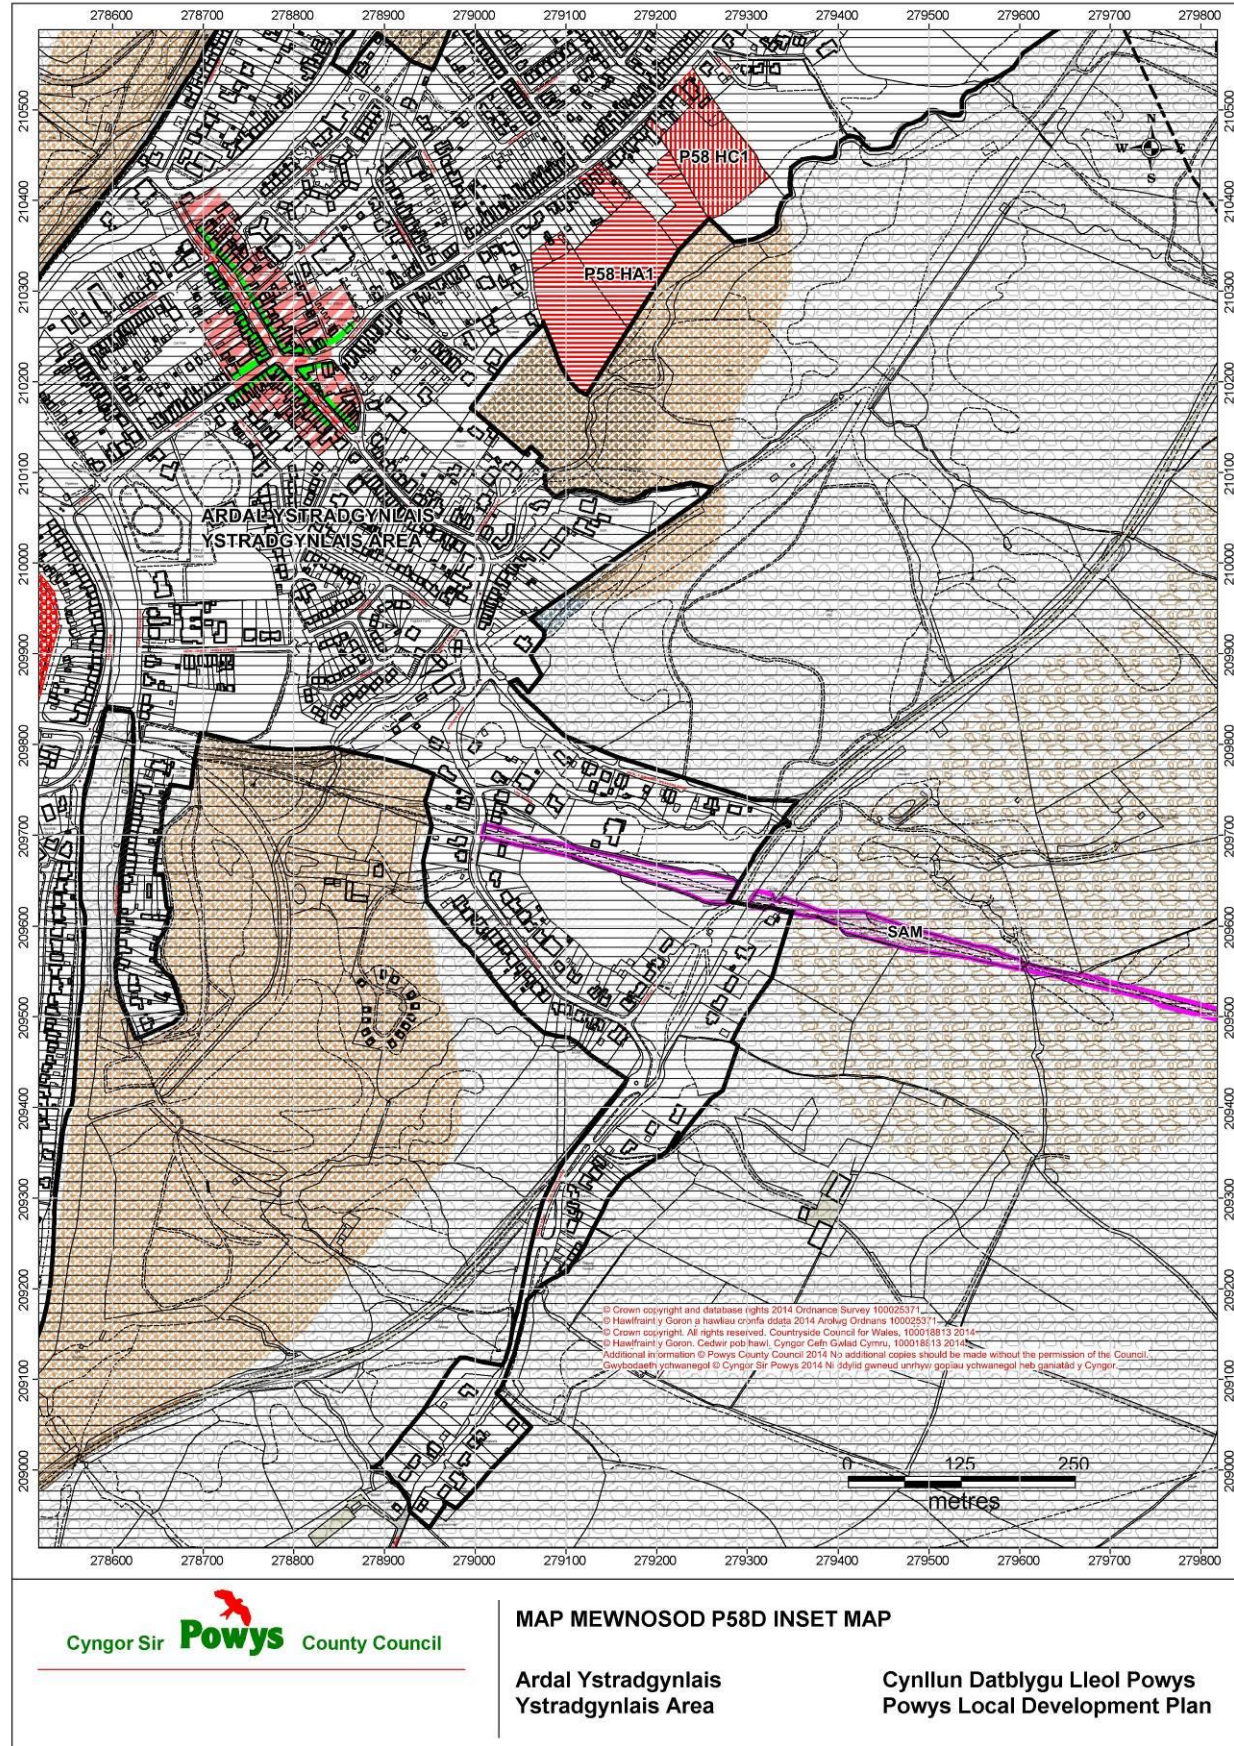

Matters Arising Change (MAC) Ref: MAC M59 (PART)	Map Number / Name:	P58D / Ystradgynlais Area
Matters Arising Change:	Reason:	
Addition of Welsh Language Strongholds to the Map	To Support Policy DM12 – Welsh Language Speaking Strongholds	
Removal of Solar Local Search Area	To Reflect Revised Policy RE1 – Renewable Energy	

© Crown copyright and database rights 2017 Ordnance Survey 100025371.

Additional information © Powys CC (2017)
No additional copies should be made without the permission of the Council.