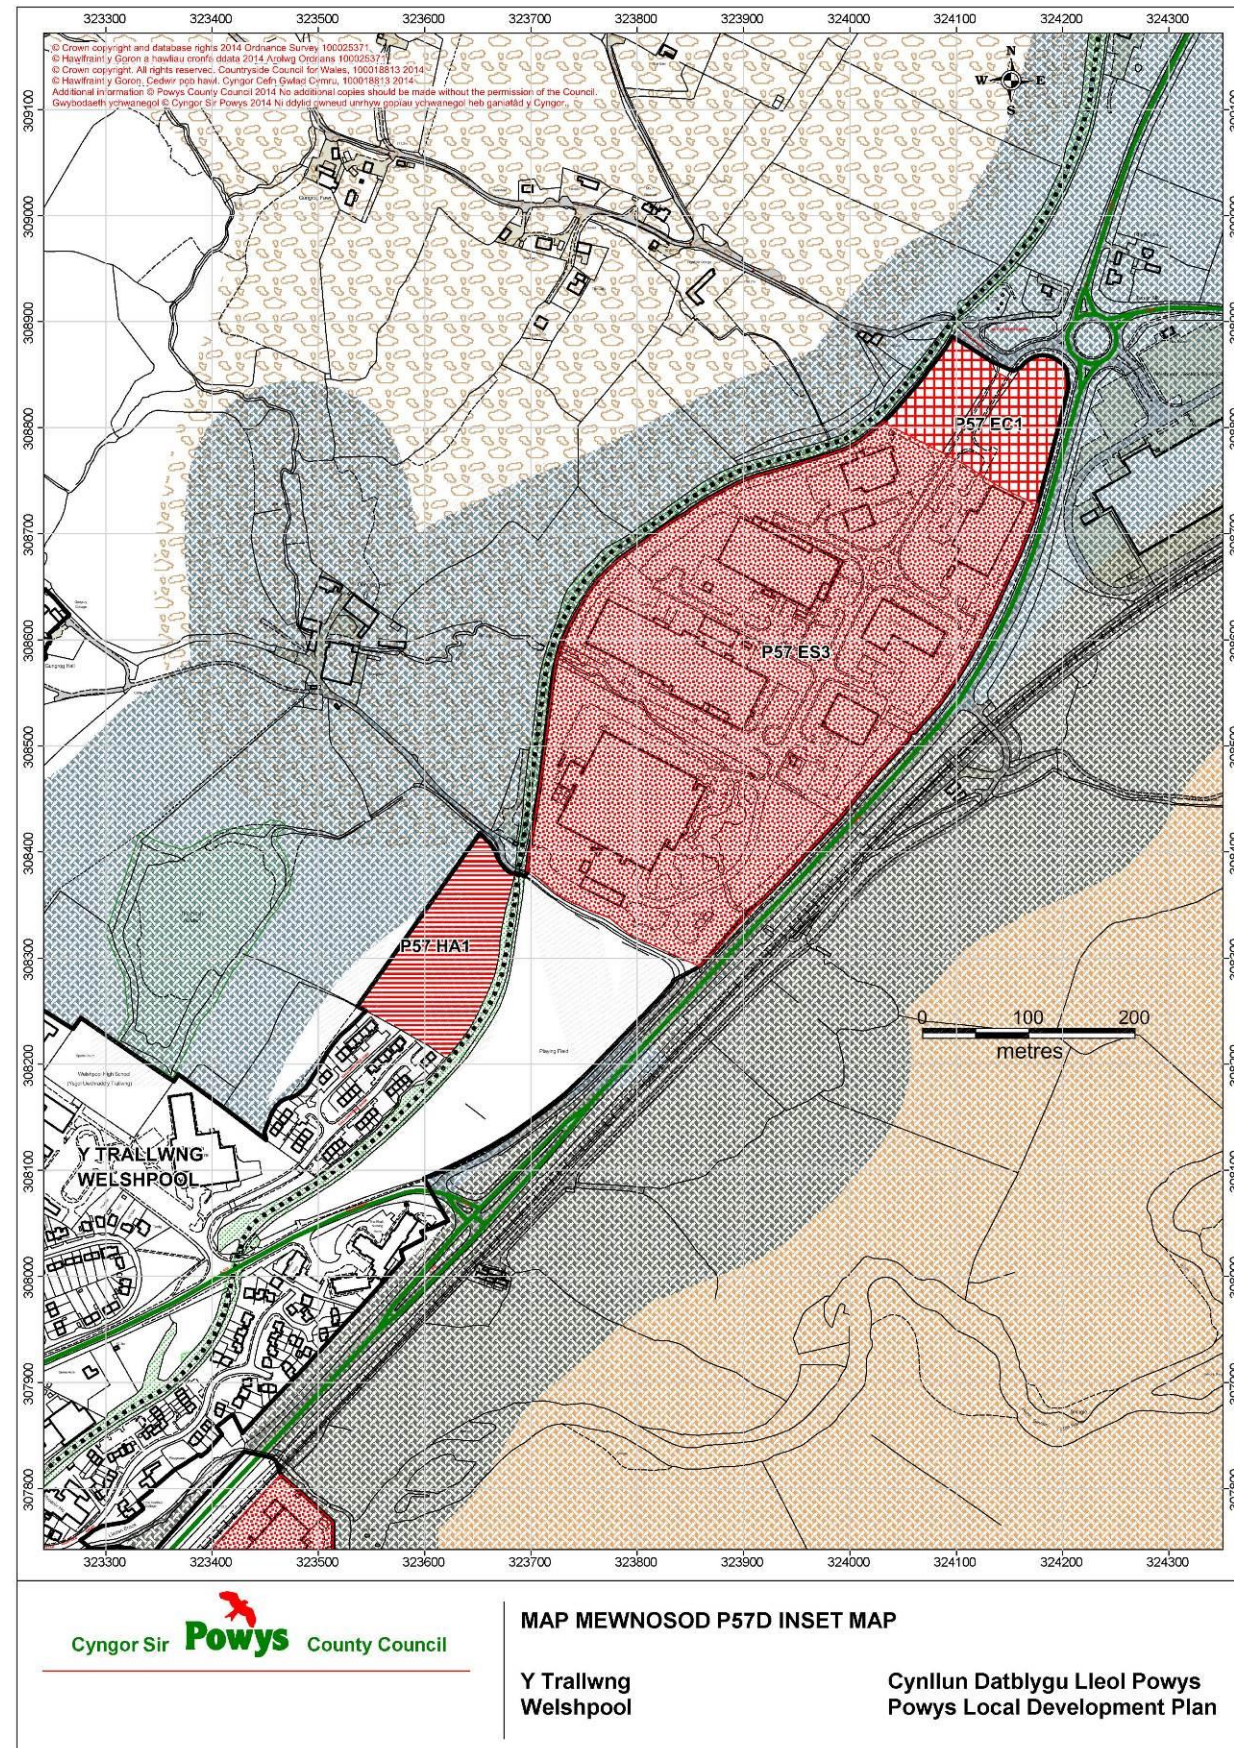

<b>Matters Arising Change (MAC) Ref: MAC M54</b>	<b>Map Number / Name:</b>	P57C / Welshpool
<b>Matters Arising Change:</b>	<b>Reason:</b>	
Addition of Safeguarded Employment Sites Areas to the map Addition of Gypsy and Traveller Site P57 HC2	To Support Policy E4 – Safeguarded Employment Sites To Support Policy H11 – Gypsy and Traveller Site Provision	

© Crown copyright and database rights 2017 Ordnance Survey 100025371.

Additional information © Powys CC (2017)  
No additional copies should be made without the permission of the Council.

<b>Matters Arising Change (MAC) Ref: MAC M55</b>	<b>Map Number / Name:</b>	P57D / Welshpool
<b>Matters Arising Change:</b>	<b>Reason:</b>	
Addition of Safeguarded Employment Sites Area to the map	To Support Policy E4 – Safeguarded Employment Sites	

© Crown copyright and database rights 2017 Ordnance Survey 100025371.

Additional information © Powys CC (2017)  
No additional copies should be made without the permission of the Council.

<b>Matters Arising Change (MAC) Ref: MAC M56 (PART)</b>	<b>Map Number / Name:</b>	P58A / Ystradgynlais Area
<b>Matters Arising Change:</b>	<b>Reason:</b>	
Addition of Welsh Language Strongholds to the Map	To Support Policy DM12 – Welsh Language Speaking Strongholds	
Removal of Solar Local Search Area	To Reflect Revised Policy RE1 – Renewable Energy	