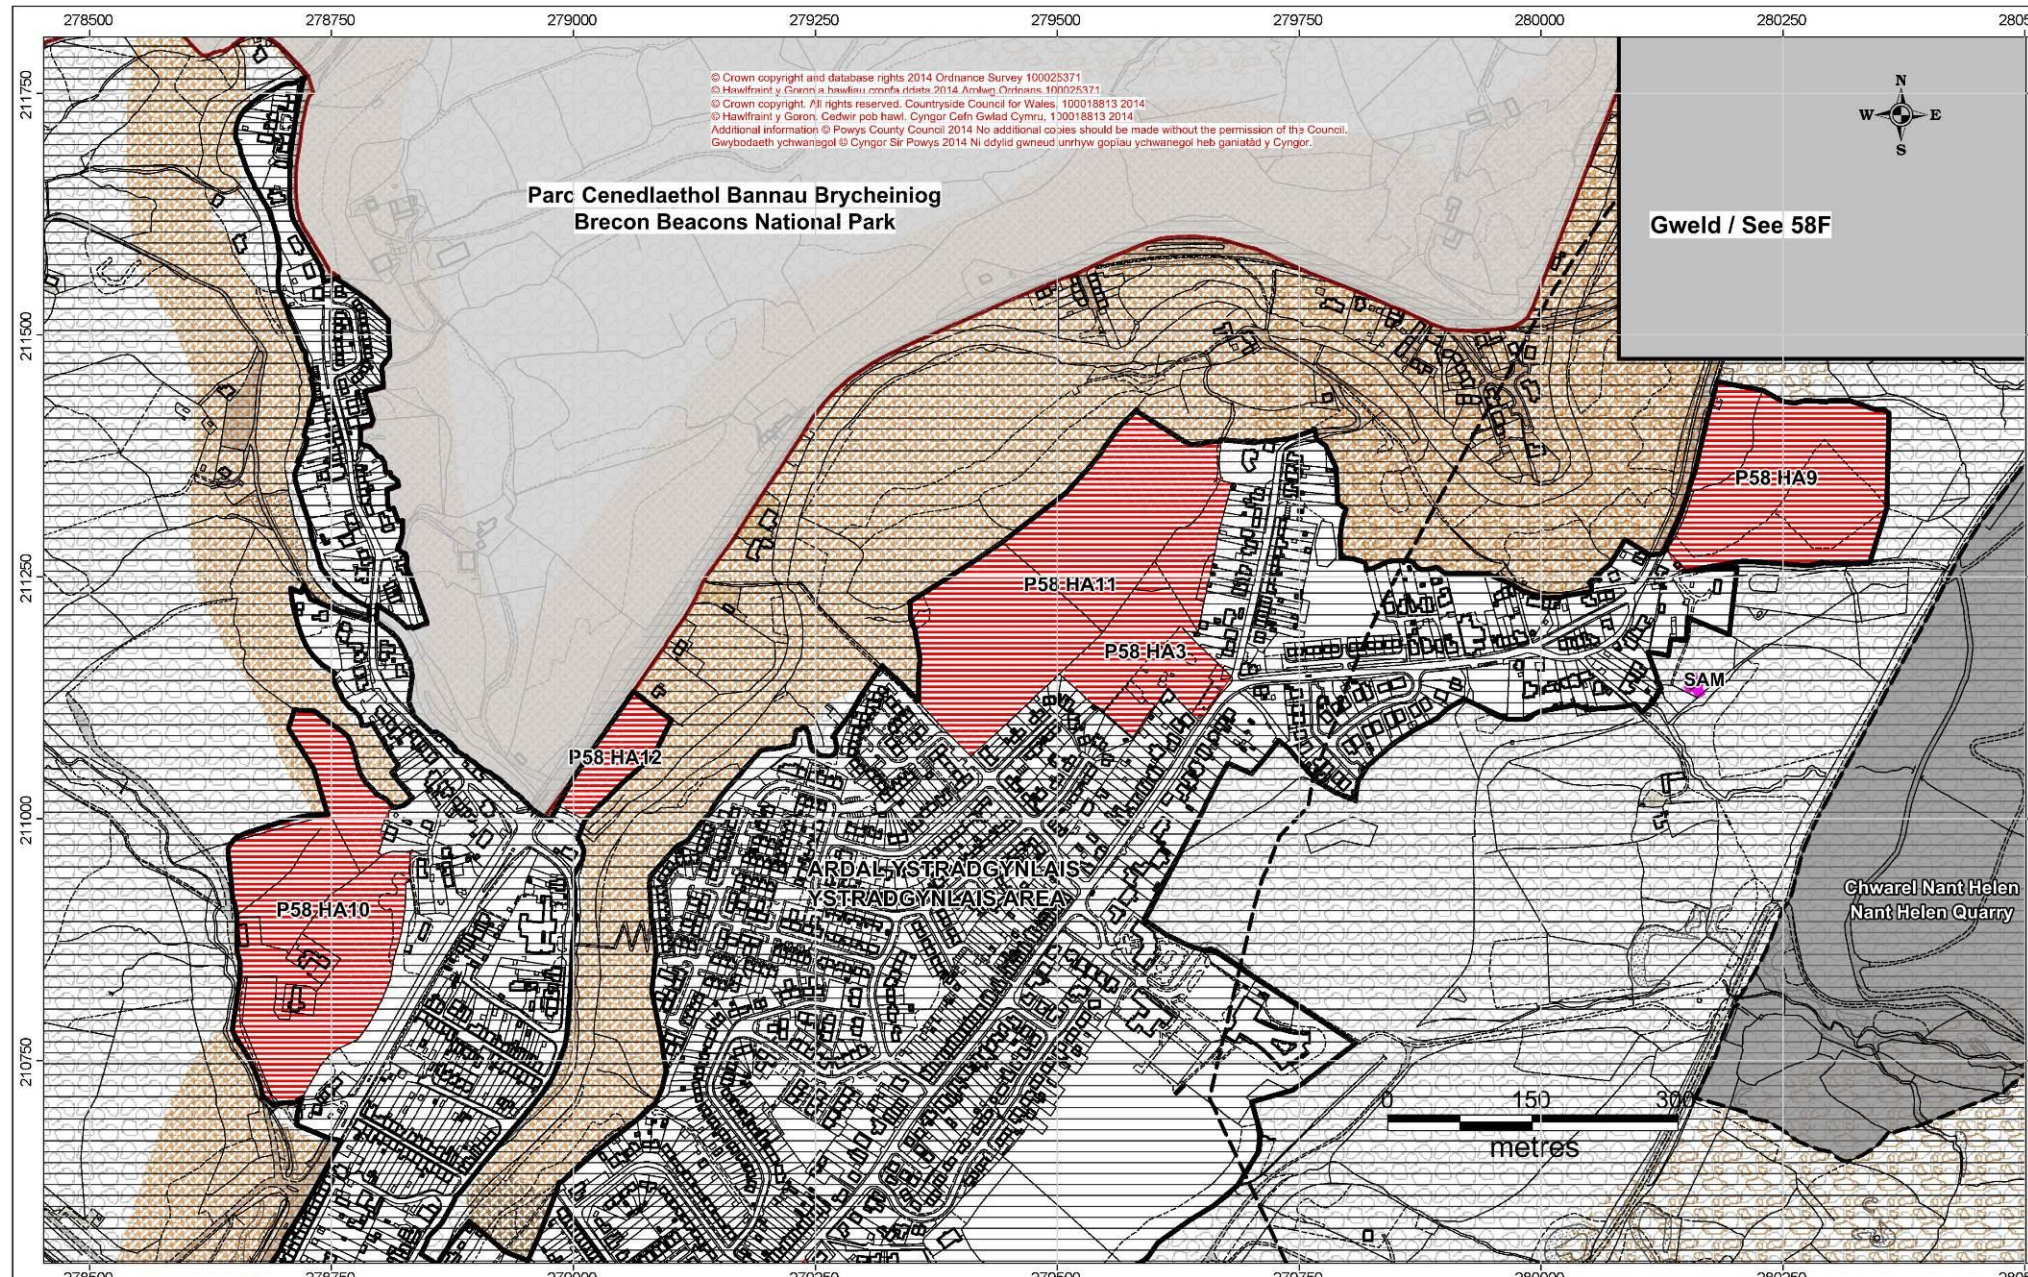

Matters Arising Change (MAC) Ref: MAC M60 (PART)	Map Number / Name: P58E / Ystradgynlais Area
Matters Arising Change:	Reason:
Addition of Welsh Language Strongholds to the Map Amendment to P58 HA9 and consequential change to Development Boundary Removal of Solar Local Search Area	To support Policy DM12 – Welsh Language Speaking Strongholds To ensure the allocated number of units can be accommodated To Reflect Revised Policy RE1 – Renewable Energy

© Crown copyright and database rights 2017 Ordnance Survey 100025371.

Additional information © Powys CC (2017)
No additional copies should be made without the permission of the Council.