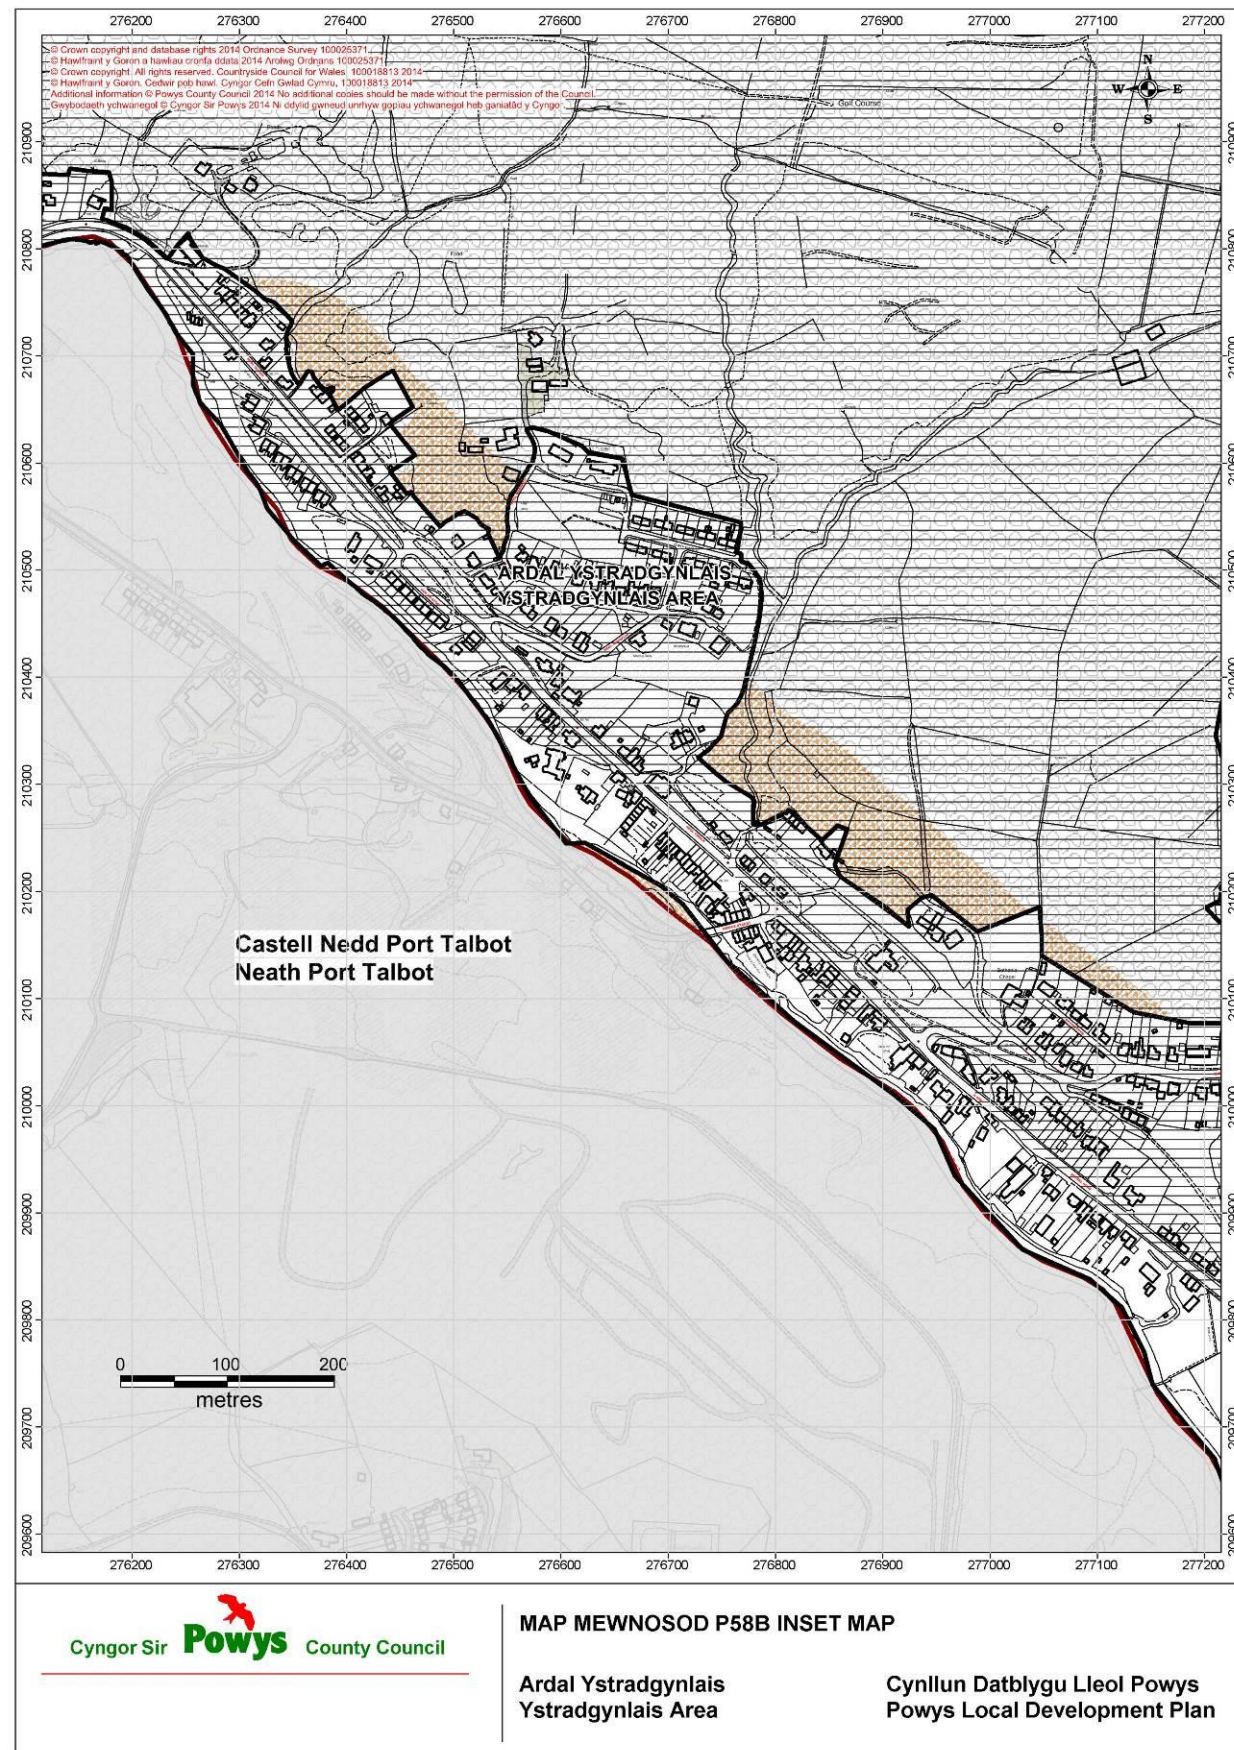

<b>Matters Arising Change (MAC) Ref: MAC M54</b>	<b>Map Number / Name:</b>	P57C / Welshpool
<b>Matters Arising Change:</b>	<b>Reason:</b>	
Addition of Safeguarded Employment Sites Areas to the map Addition of Gypsy and Traveller Site P57 HC2	To Support Policy E4 – Safeguarded Employment Sites To Support Policy H11 – Gypsy and Traveller Site Provision	

© Crown copyright and database rights 2017 Ordnance Survey 100025371.

Additional information © Powys CC (2017)  
No additional copies should be made without the permission of the Council.

<b>Matters Arising Change (MAC) Ref: MAC M55</b>	<b>Map Number / Name:</b>	P57D / Welshpool
<b>Matters Arising Change:</b>	<b>Reason:</b>	
Addition of Safeguarded Employment Sites Area to the map	To Support Policy E4 – Safeguarded Employment Sites	

© Crown copyright and database rights 2017 Ordnance Survey 100025371.

Additional information © Powys CC (2017)  
No additional copies should be made without the permission of the Council.

<b>Matters Arising Change (MAC) Ref: MAC M56 (PART)</b>	<b>Map Number / Name:</b>	P58A / Ystradgynlais Area
<b>Matters Arising Change:</b>	<b>Reason:</b>	
Addition of Welsh Language Strongholds to the Map	To Support Policy DM12 – Welsh Language Speaking Strongholds	
Removal of Solar Local Search Area	To Reflect Revised Policy RE1 – Renewable Energy	

© Crown copyright and database rights 2017 Ordnance Survey 100025371.

Additional information © Powys CC (2017)  
No additional copies should be made without the permission of the Council.

<b>Matters Arising Change (MAC) Ref: MAC M57 (PART)</b>	<b>Map Number / Name:</b>	P58B / Ystradgynlais Area
<b>Matters Arising Change:</b>	<b>Reason:</b>	
Addition of Welsh Language Strongholds to the Map	To Support Policy DM12 – Welsh Language Speaking Strongholds	
Removal of Solar Local Search Area	To Reflect Revised Policy RE1 – Renewable Energy	