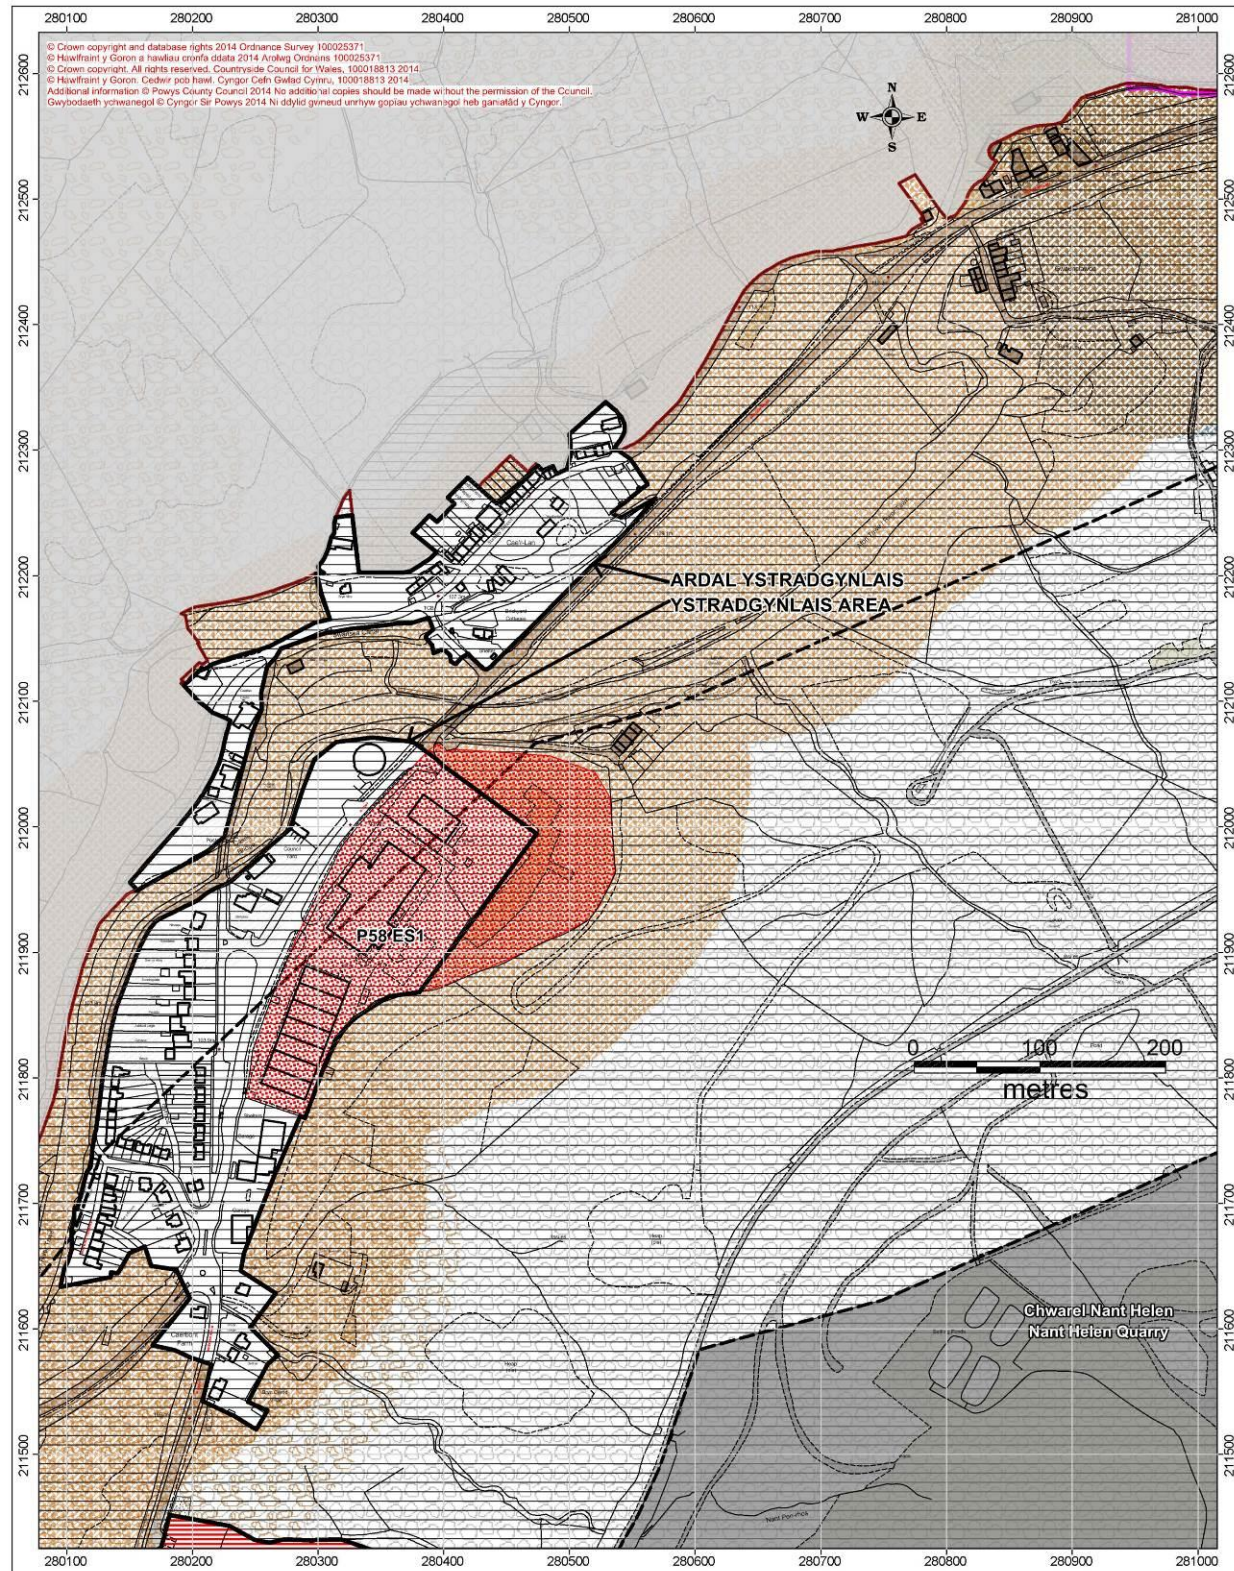

Cyngor Sir Powys County Council

MAP MEWNOSOD P58F INSET MAP

Ardal Ystradgynlais Ystradgynlais Area

Cynllun Datblygu Lleol Powys Powys Local Development Plan

Matters Arising Change (MAC) Ref: MAC M61 (PART)	Map Number / Name:	P58F / Ystradgynlais Area
Matters Arising Change:	Reason:	
Addition of Welsh Language Strongholds to the Map	To Support Policy DM12 – Welsh Language Speaking Strongholds	
Addition of Safeguarded Employment Sites Area to the map	To Support Policy E4 – Safeguarded Employment Sites	
Removal of Solar Local Search Area	To Reflect Revised Policy RE1 – Renewable Energy	

© Crown copyright and database rights 2017 Ordnance Survey 100025371.

Additional information © Powys CC (2017)
No additional copies should be made without the permission of the Council.