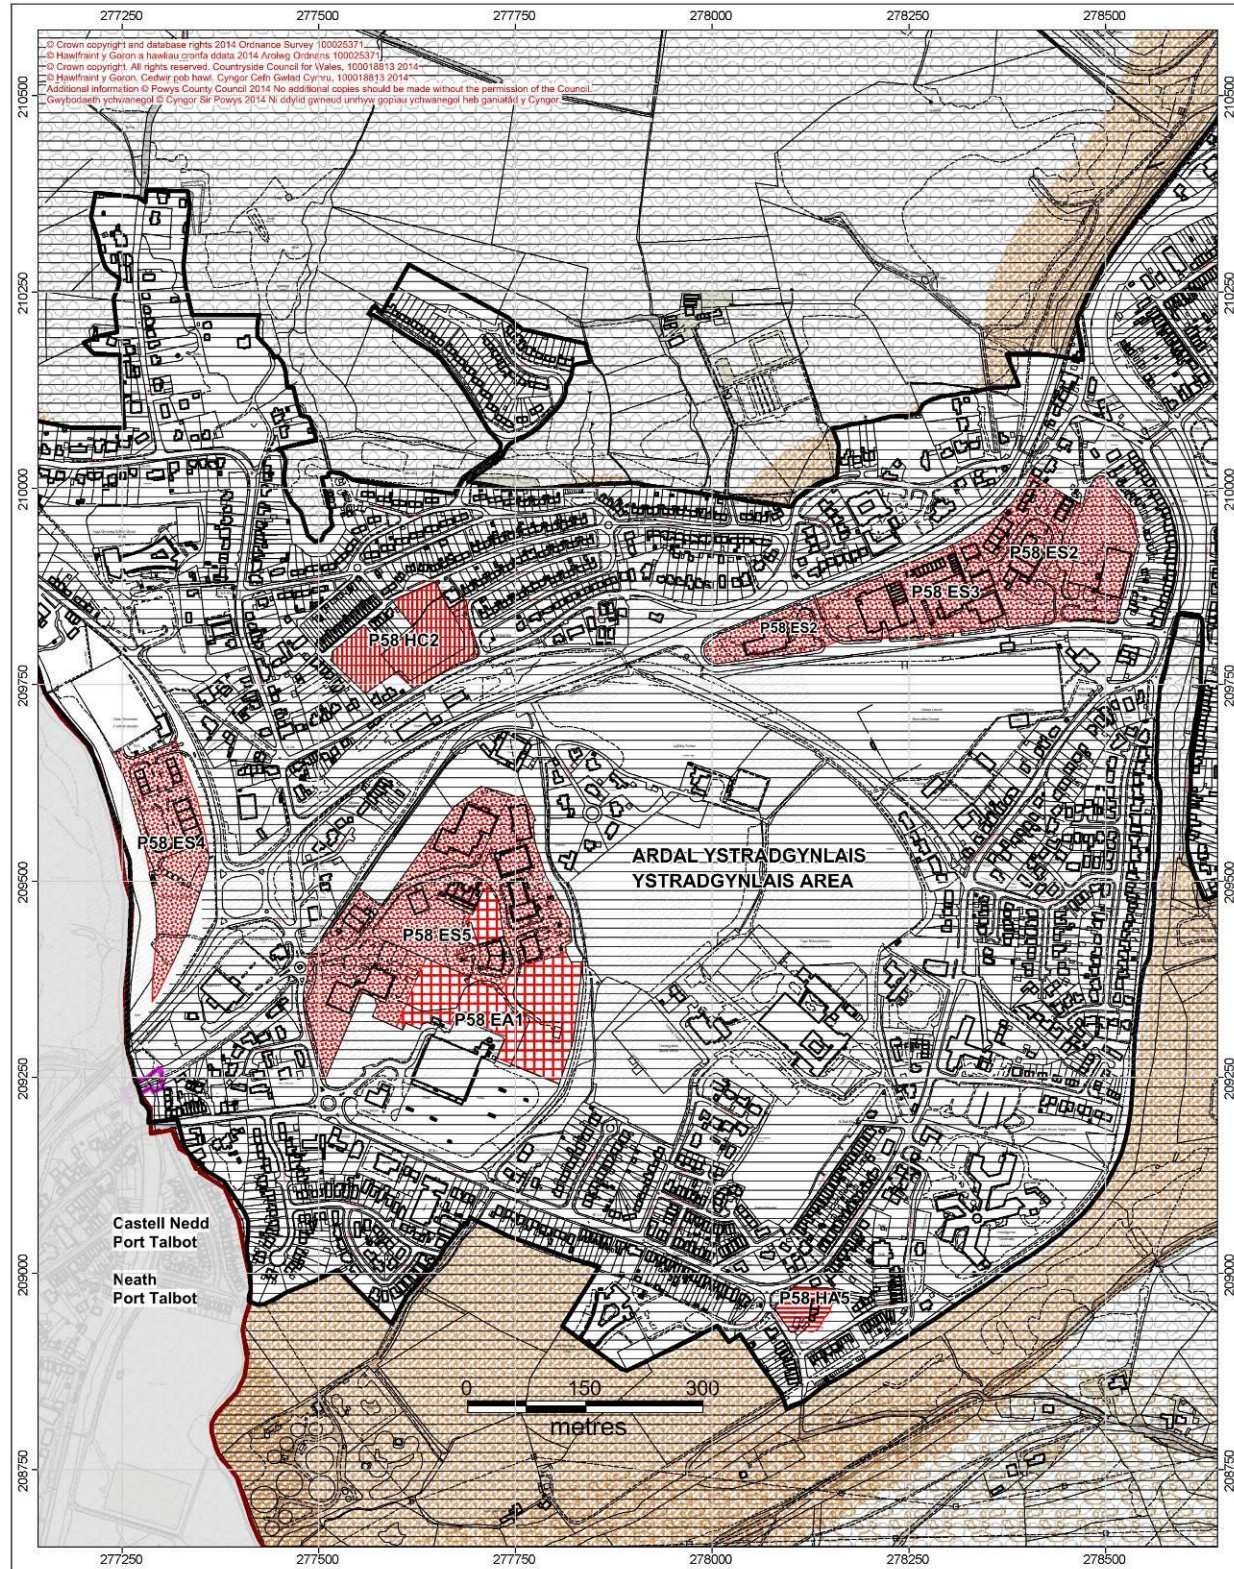

MAP MEWNOSOD P58C INSET MAP
Ardai Ystradgynlais
Ystradgynlais Area

Cynllun Datblygu Lleol Powys
Powys Local Development Plan

Matters Arising Change (MAC) Ref: MAC M58 (PART)	Map Number / Name:	P58C / Ystradgynlais Area
Matters Arising Change:	Reason:	
Addition of Welsh Language Strongholds to the Map	To Support Policy DM12 – Welsh Language Speaking Strongholds	
Addition of Safeguarded Employment Sites Areas to the map	To Support Policy E4 – Safeguarded Employment Sites	
Removal of Solar Local Search Area	To Reflect Revised Policy RE1 – Renewable Energy	

© Crown copyright and database rights 2017 Ordnance Survey 100025371.

Additional information © Powys CC (2017)
No additional copies should be made without the permission of the Council.